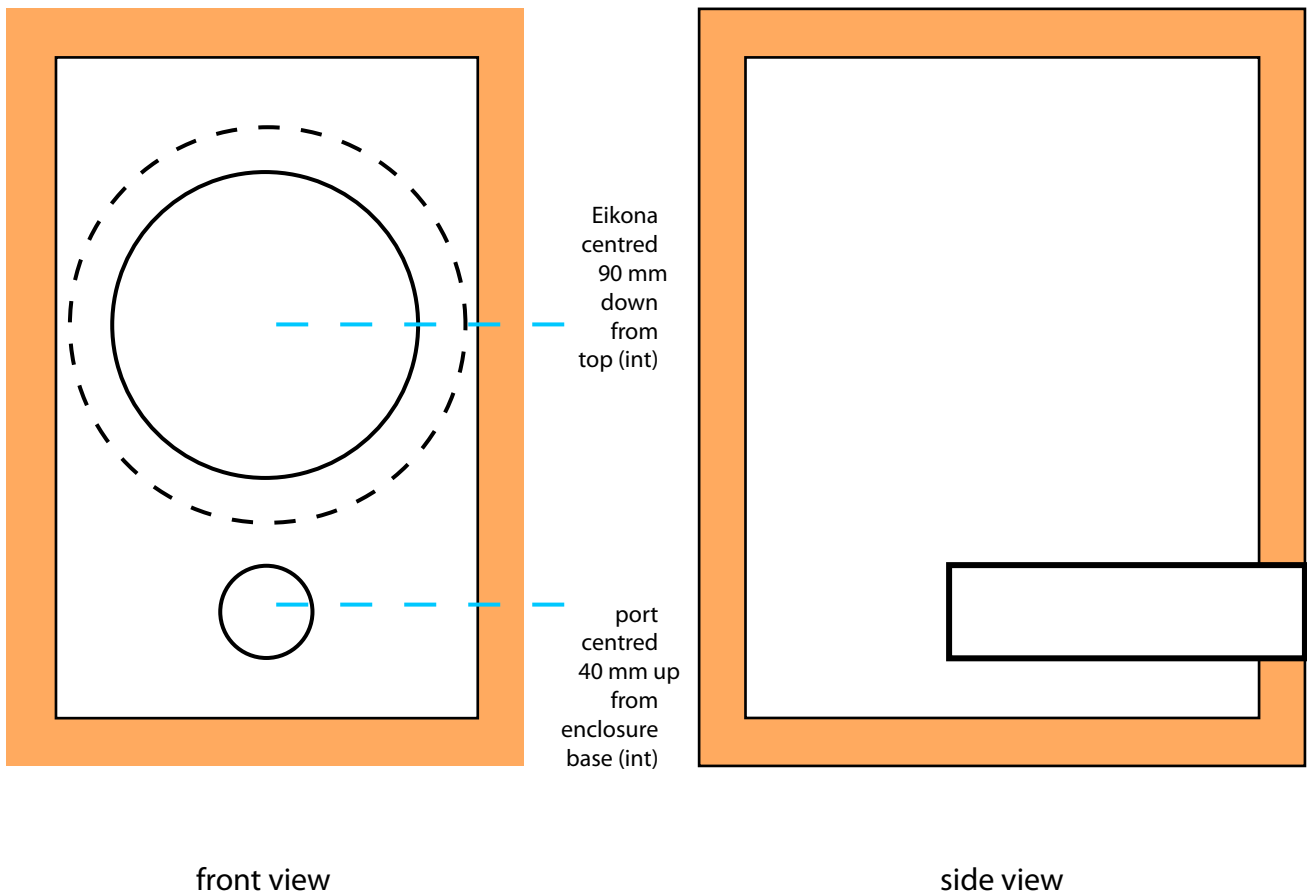

# JORDAN Eikona Bookshelf Reflex enclosure

This 7.8 litre reflex enclosure for the Eikona is tuned to 50 Hz and has a -3 dB point of 57 Hz. It gives a good balance of fast, maximum flat bass response with minimum enclosure size.

It is possible to adjust bass output by connecting a 2 ohm resistor in series with the + terminal and give a flatter response when the loudspeaker is away from walls.

All dimensions in millimeters.

<b>Driver</b>	1 x JORDAN Eikona 2 wideband drive unit
<b>Dimensions</b>	INTERIOR -250 h x 160 w x 195 d mm EXTERIOR (18 mm material) -286 h x 196 w x 231 d mm
<b>Materials</b>	18 mm MDF or Baltic birch plywood
<b>Filling</b>	BAF wadding or foam pads are used to line all cabinet walls
<b>Fixing</b>	4 x 5 mm screws into shown rebate. Captive T-Nuts rather than wood screws are recommended
<b>Drive unit</b>	centred 90 mm down from the top driver cut out -116 mm rebate -150 mm diameter, 5 mm deep
<b>Port</b>	35 mm internal diameter x 135 mm long (plastic tube is ideal)