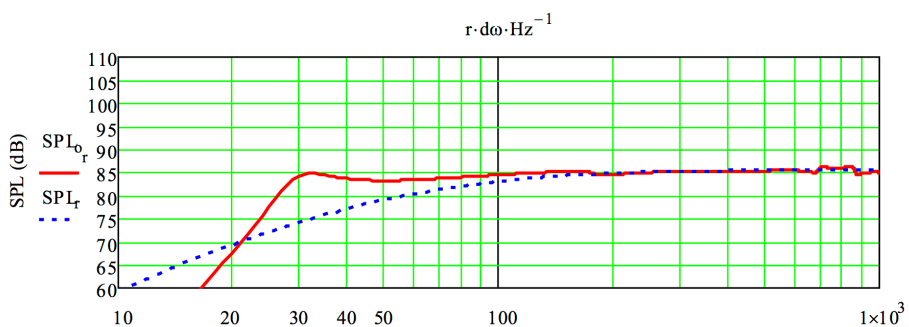

# JORDAN Eikona 2 MLTL38

This Mass Loaded Transmission Line enclosure for the Jordan Eikona 2 gives high quality bass to 27Hz in a tall, slim enclosure.

This MLTL design has been produced by Mark Dikovics using software licensed from Martin J. King. This design is for DIY use only and not for commercial manufacture. Manufacturers wishing to license the design should contact us in the first instance at [sales@ejjordan.co.uk](mailto:sales@ejjordan.co.uk)