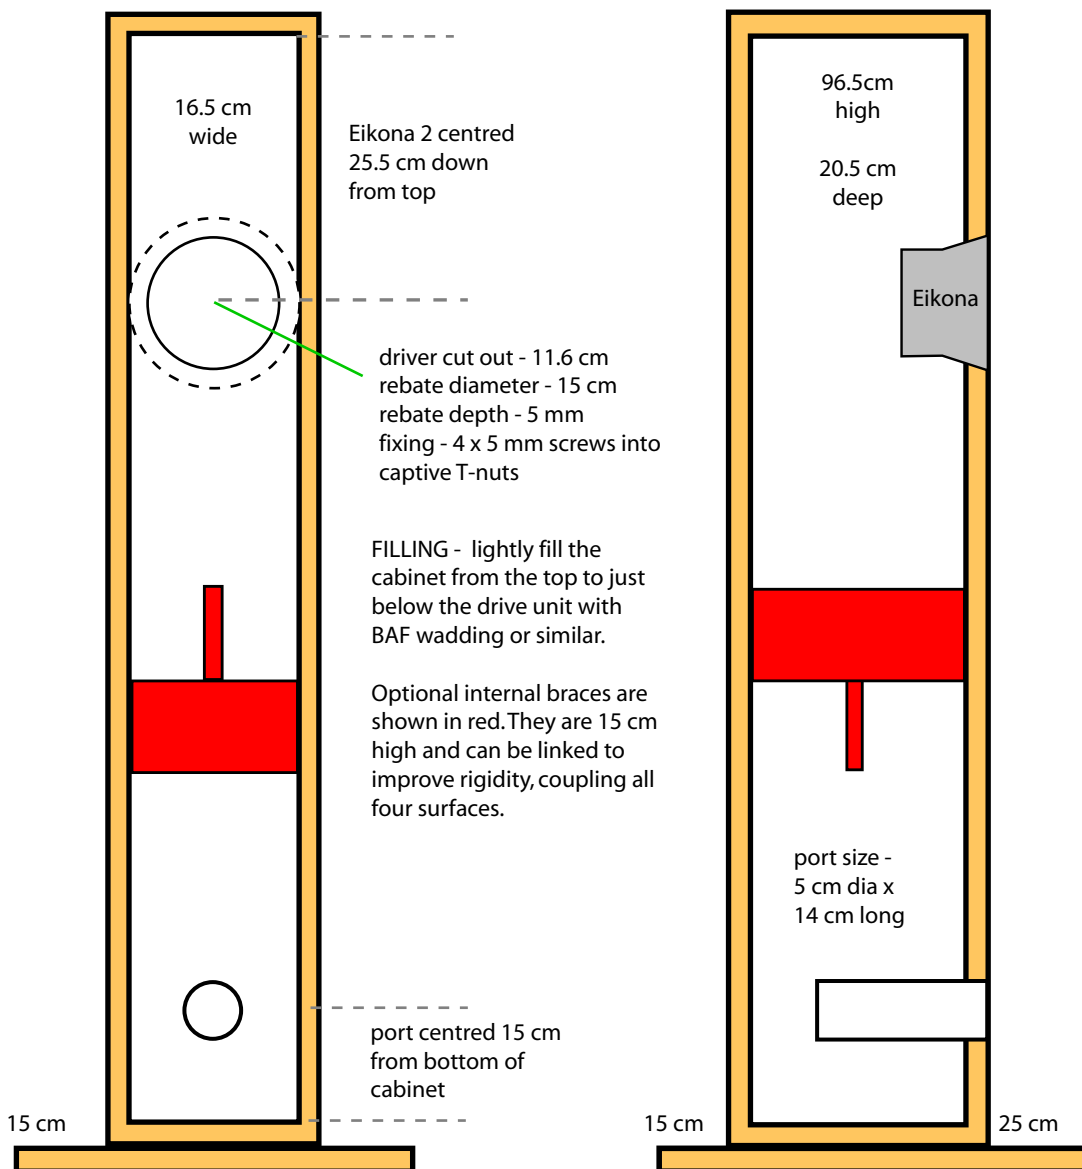

# JORDAN Eikona 2 MLTL38

This Mass Loaded Transmission Line enclosure for the Jordan Eikona 2 gives high quality bass to 27Hz in a tall, slim enclosure.

This MLTL design has been produced by Mark Dikovics using software licensed from Martin J. King. This design is for DIY use only and not for commercial manufacture. Manufacturers wishing to license the design should contact us in the first instance at [sales@ejjordan.co.uk](mailto:sales@ejjordan.co.uk)